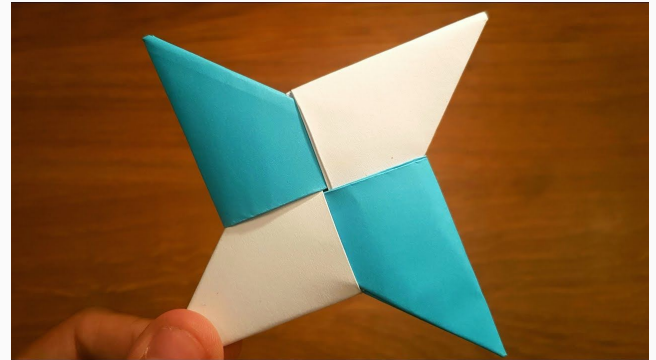

Origami Social

2/21/22

Scroll through the slides and pick a design you like!

CHECK-IN

ORIGAMI MAKING SOCIAL
MONDAY, FEBRUARY 21 AT 6:30PM

<http://cglink.me/2ek/c1530564220152953>

- 1 Open the **Grainger Student Portal** app.
- 2 Select a Hub
- 3 Click on QR Code scanner.
- 4 Scan this QR Code and you are checked-in!

Diamonds

Follow this link: <https://youtu.be/sA3XhycdFj4>

Throwing Stars

Follow this link: <https://youtu.be/hxwxBqjBn0Q>

Rose

Follow this link: <https://youtu.be/Jj0F-vdN18w>

Rabbit

Follow this link: <https://youtu.be/jB8r9gOTxyl>

Origami Flower

Follow this link: <https://www.youtube.com/watch?v=6XncMfhbLBI>

Lily

Follow this link: <https://youtu.be/LQ9uGSQxexM>

Crane

Follow this link: <https://youtu.be/q4aQHavJSQ4>